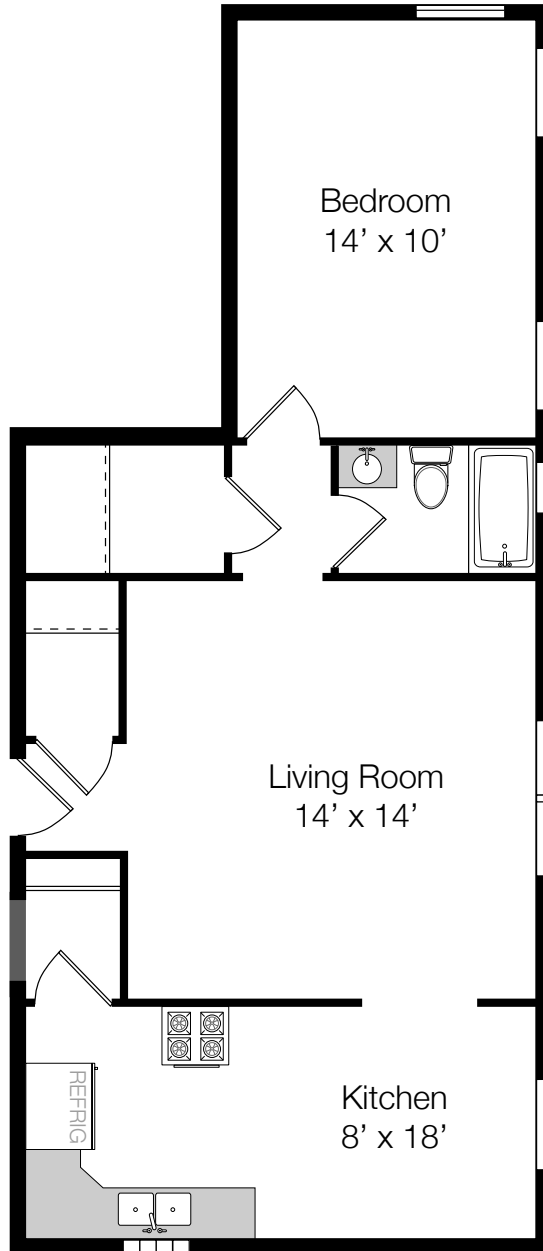

KASS
Management Services
Real Estate Investment Services

Unit 2B
650sf

6965 W. Grand Ave.

fineline floorplans
fineline@rcn.com

Floorplans are for marketing purposes only- actual measurements may vary slightly. Cannot be used as a rider to a contract.

 **KASS**
Management Services
Real Estate Investment Services

Unit 2E
360sf

6965 W. Grand Ave.

fineline floorplans
fineline@rcn.com 

Floorplans are for marketing purposes only- actual measurements may vary slightly. Cannot be used as a rider to a contract.

Unit 3B
620sf

6965 W. Grand Ave.

Unit 3C
365sf

6965 W. Grand Ave.

 **KASS**
Management Services
Real Estate Investment Services

Unit 3E
360sf

6965 W. Grand Ave.

fineline floorplans
fineline@rcn.com 

Floorplans are for marketing purposes only- actual measurements may vary slightly. Cannot be used as a rider to a contract.