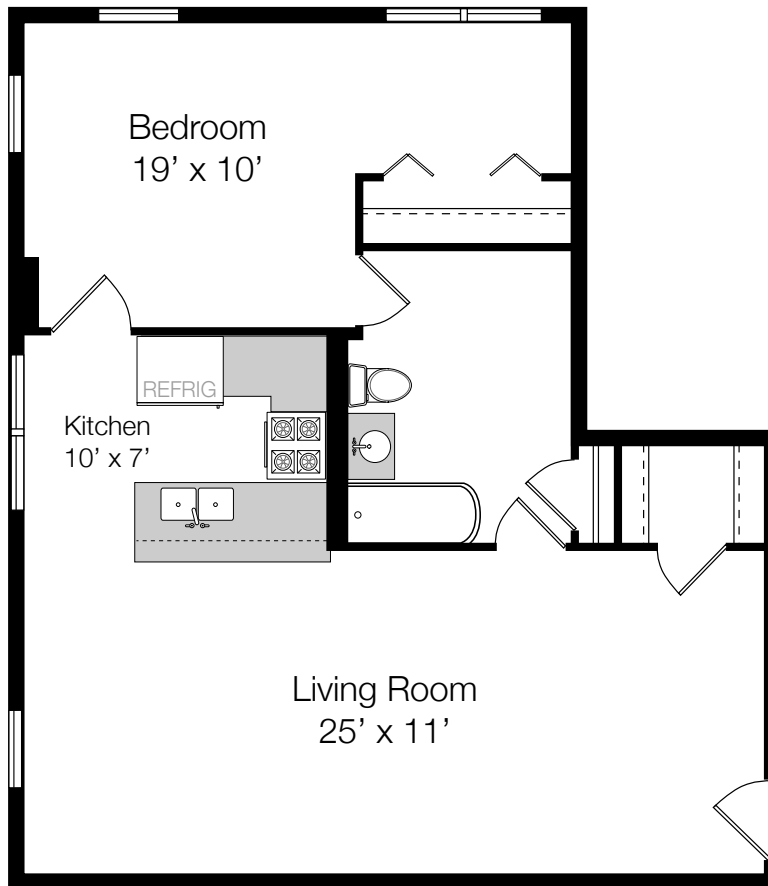

Commercial Unit
6075sf

6969 W. Grand Ave.

KASS
 Management Services
Real Estate Investment Services

Unit 2A
 585sf

6965 W. Grand Ave.

fineline floorplans
 fineline@rcn.com

Floorplans are for marketing purposes only- actual measurements may vary slightly. Cannot be used as a rider to a contract.

KASS
Management Services
Real Estate Investment Services

Unit 2B
650sf

6965 W. Grand Ave.

fineline floorplans
fineline@rcn.com

Floorplans are for marketing purposes only- actual measurements may vary slightly. Cannot be used as a rider to a contract.

 **KASS**
Management Services
Real Estate Investment Services

Unit 2E
360sf

6965 W. Grand Ave.

fineline floorplans
fineline@rcn.com 

Floorplans are for marketing purposes only- actual measurements may vary slightly. Cannot be used as a rider to a contract.

Floorplans are for marketing purposes only- actual measurements may vary slightly. Cannot be used as a rider to a contract.