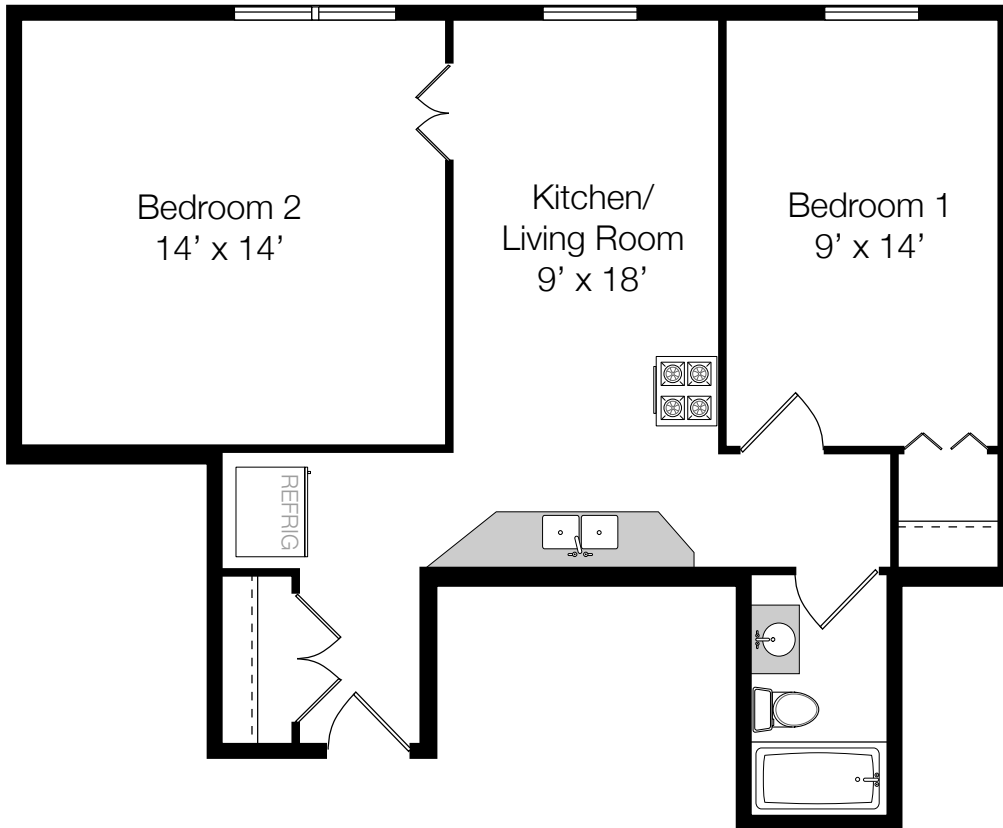

Commercial Unit
6075sf

6969 W. Grand Ave.

KASS
 Management Services
Real Estate Investment Services

Unit 2A
 585sf

6965 W. Grand Ave.

fineline floorplans
 fineline@rcn.com

Floorplans are for marketing purposes only- actual measurements may vary slightly. Cannot be used as a rider to a contract.

KASS
Management Services
Real Estate Investment Services

Unit 2B
650sf

6965 W. Grand Ave.

fineline floorplans
fineline@rcn.com

Floorplans are for marketing purposes only- actual measurements may vary slightly. Cannot be used as a rider to a contract.

 **KASS**
Management Services
Real Estate Investment Services

Unit 2E
360sf

6965 W. Grand Ave.

fineline floorplans
fineline@rcn.com 

Floorplans are for marketing purposes only- actual measurements may vary slightly. Cannot be used as a rider to a contract.

Floorplans are for marketing purposes only- actual measurements may vary slightly. Cannot be used as a rider to a contract.