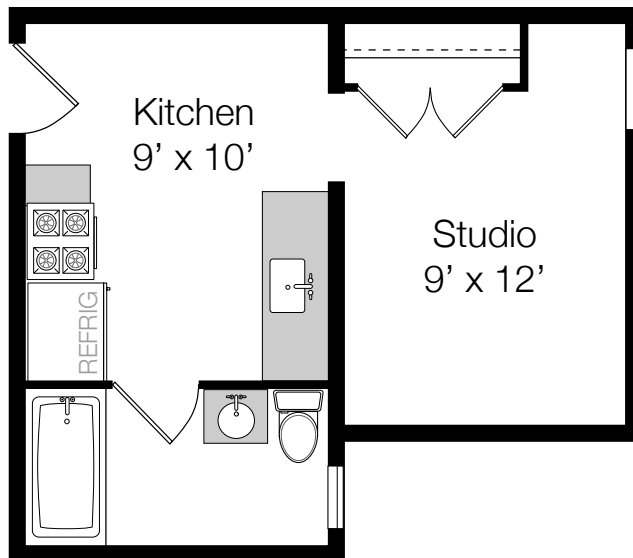

Commercial Unit
6075sf

6969 W. Grand Ave.

KASS
 Management Services
Real Estate Investment Services

Unit 2A
 585sf

6965 W. Grand Ave.

fineline floorplans
 fineline@rcn.com

Floorplans are for marketing purposes only- actual measurements may vary slightly. Cannot be used as a rider to a contract.

KASS
Management Services
Real Estate Investment Services

Unit 2B
650sf

6965 W. Grand Ave.

fineline floorplans
fineline@rcn.com

Floorplans are for marketing purposes only- actual measurements may vary slightly. Cannot be used as a rider to a contract.

 **KASS**
Management Services
Real Estate Investment Services

Unit 2E
360sf

6965 W. Grand Ave.

fineline floorplans
fineline@rcn.com 

Floorplans are for marketing purposes only- actual measurements may vary slightly. Cannot be used as a rider to a contract.

Floorplans are for marketing purposes only- actual measurements may vary slightly. Cannot be used as a rider to a contract.