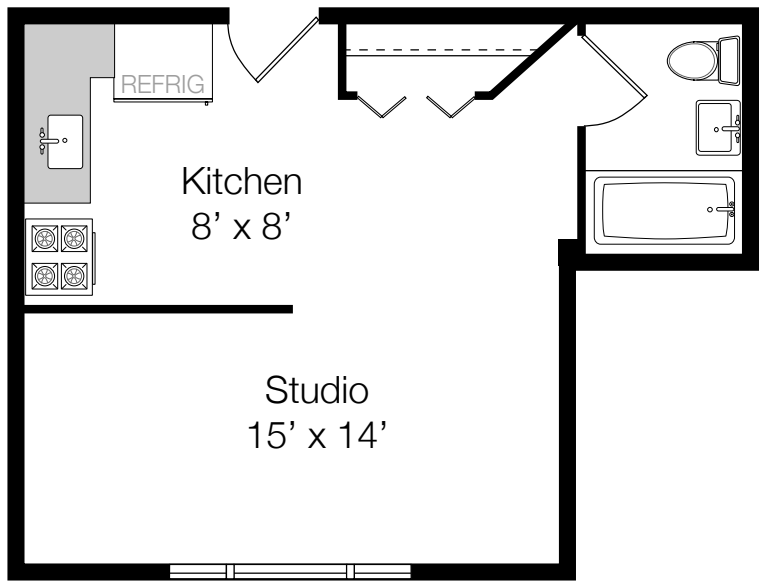

 **KASS**
Management Services
Real Estate Investment Services

Unit 2E
360sf

6965 W. Grand Ave.

fineline floorplans
fineline@rcn.com 

Floorplans are for marketing purposes only- actual measurements may vary slightly. Cannot be used as a rider to a contract.

Unit 3B
620sf

6965 W. Grand Ave.

Unit 3C
365sf

6965 W. Grand Ave.

 **KASS**
Management Services
Real Estate Investment Services

Unit 3E
360sf

6965 W. Grand Ave.

fineline floorplans
fineline@rcn.com 

Floorplans are for marketing purposes only- actual measurements may vary slightly. Cannot be used as a rider to a contract.