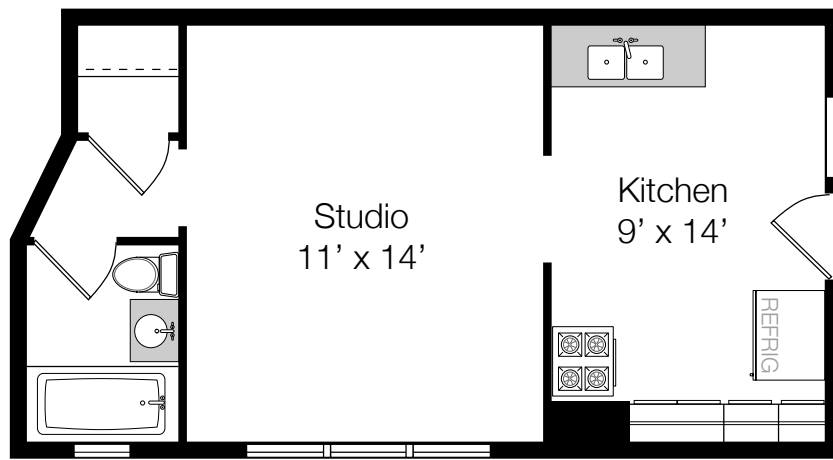

Commercial Unit
6075sf

6969 W. Grand Ave.

KASS
 Management Services
Real Estate Investment Services

Unit 2A
 585sf

6965 W. Grand Ave.

fineline floorplans
 fineline@rcn.com

Floorplans are for marketing purposes only- actual measurements may vary slightly. Cannot be used as a rider to a contract.

KASS
Management Services
Real Estate Investment Services

Unit 2B
650sf

6965 W. Grand Ave.

fineline floorplans
fineline@rcn.com

Floorplans are for marketing purposes only- actual measurements may vary slightly. Cannot be used as a rider to a contract.

 **KASS**
Management Services
Real Estate Investment Services

Unit 2E
360sf

6965 W. Grand Ave.

fineline floorplans
fineline@rcn.com 

Floorplans are for marketing purposes only- actual measurements may vary slightly. Cannot be used as a rider to a contract.

Floorplans are for marketing purposes only- actual measurements may vary slightly. Cannot be used as a rider to a contract.