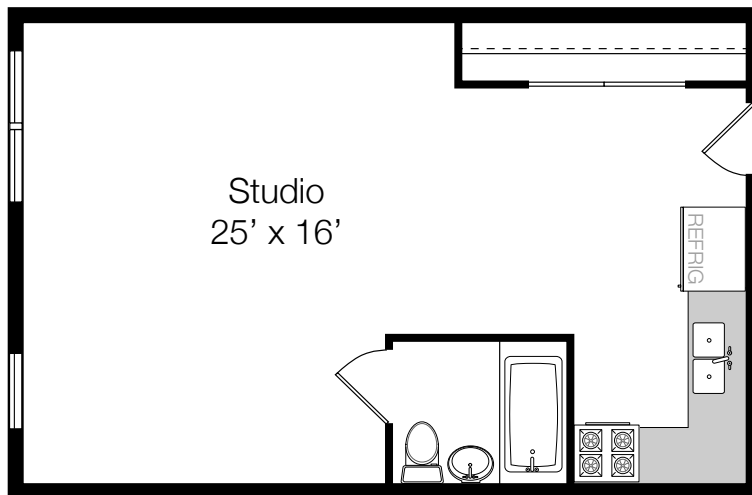

Commercial Unit
6075sf

6969 W. Grand Ave.

KASS
 Management Services
Real Estate Investment Services

Unit 2A
 585sf

6965 W. Grand Ave.

fineline floorplans
 fineline@rcn.com

Floorplans are for marketing purposes only- actual measurements may vary slightly. Cannot be used as a rider to a contract.

KASS
Management Services
Real Estate Investment Services

Unit 2B
650sf

6965 W. Grand Ave.

fineline floorplans
fineline@rcn.com

Floorplans are for marketing purposes only- actual measurements may vary slightly. Cannot be used as a rider to a contract.

 **KASS**
Management Services
Real Estate Investment Services

Unit 2E
360sf

6965 W. Grand Ave.

fineline floorplans
fineline@rcn.com 

Floorplans are for marketing purposes only- actual measurements may vary slightly. Cannot be used as a rider to a contract.

Floorplans are for marketing purposes only- actual measurements may vary slightly. Cannot be used as a rider to a contract.