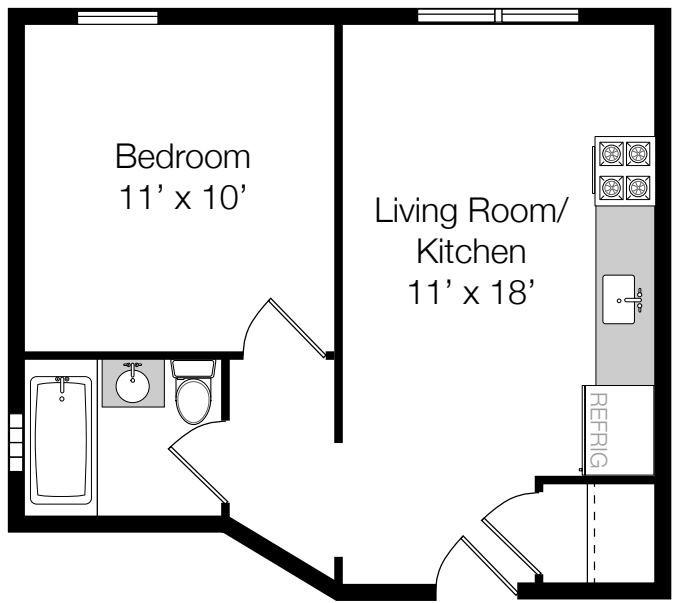

KASS
Management Services
Real Estate Investment Services

Unit 2B
650sf

6965 W. Grand Ave.

fineline floorplans
fineline@rcn.com

Floorplans are for marketing purposes only- actual measurements may vary slightly. Cannot be used as a rider to a contract.

 **KASS**
Management Services
Real Estate Investment Services

Unit 2E
360sf

6965 W. Grand Ave.

fineline floorplans
fineline@rcn.com 

Floorplans are for marketing purposes only- actual measurements may vary slightly. Cannot be used as a rider to a contract.

Unit 3B
620sf

6965 W. Grand Ave.

Unit 3C
365sf

6965 W. Grand Ave.

 **KASS**
Management Services
Real Estate Investment Services

Unit 3E
360sf

6965 W. Grand Ave.

fineline floorplans
fineline@rcn.com 

Floorplans are for marketing purposes only- actual measurements may vary slightly. Cannot be used as a rider to a contract.