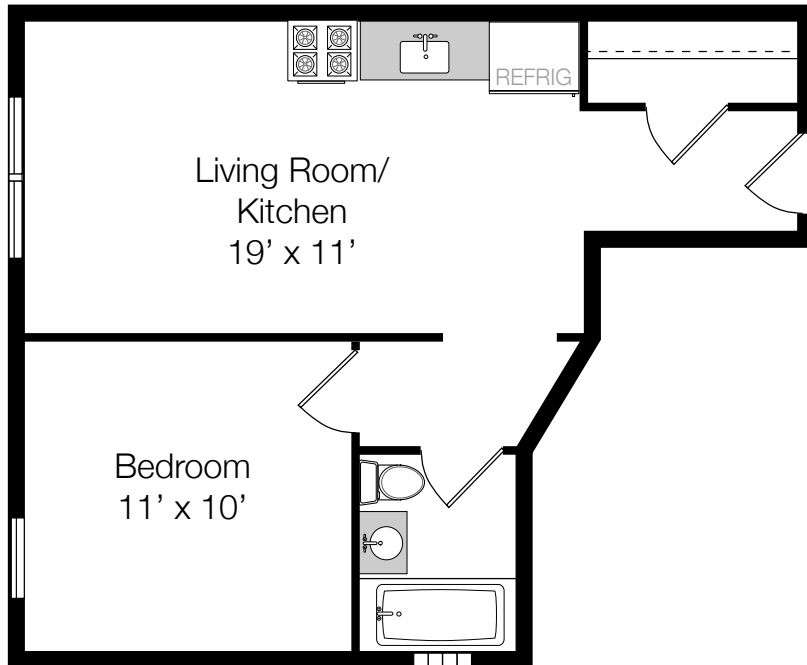

Commercial Unit
6075sf

6969 W. Grand Ave.

KASS
 Management Services
Real Estate Investment Services

Unit 2A
 585sf

6965 W. Grand Ave.

fineline floorplans
 fineline@rcn.com

Floorplans are for marketing purposes only- actual measurements may vary slightly. Cannot be used as a rider to a contract.

KASS
Management Services
Real Estate Investment Services

Unit 2B
650sf

6965 W. Grand Ave.

fineline floorplans
fineline@rcn.com

Floorplans are for marketing purposes only- actual measurements may vary slightly. Cannot be used as a rider to a contract.

 **KASS**
Management Services
Real Estate Investment Services

Unit 2E
360sf

6965 W. Grand Ave.

fineline floorplans
fineline@rcn.com 

Floorplans are for marketing purposes only- actual measurements may vary slightly. Cannot be used as a rider to a contract.

Floorplans are for marketing purposes only- actual measurements may vary slightly. Cannot be used as a rider to a contract.