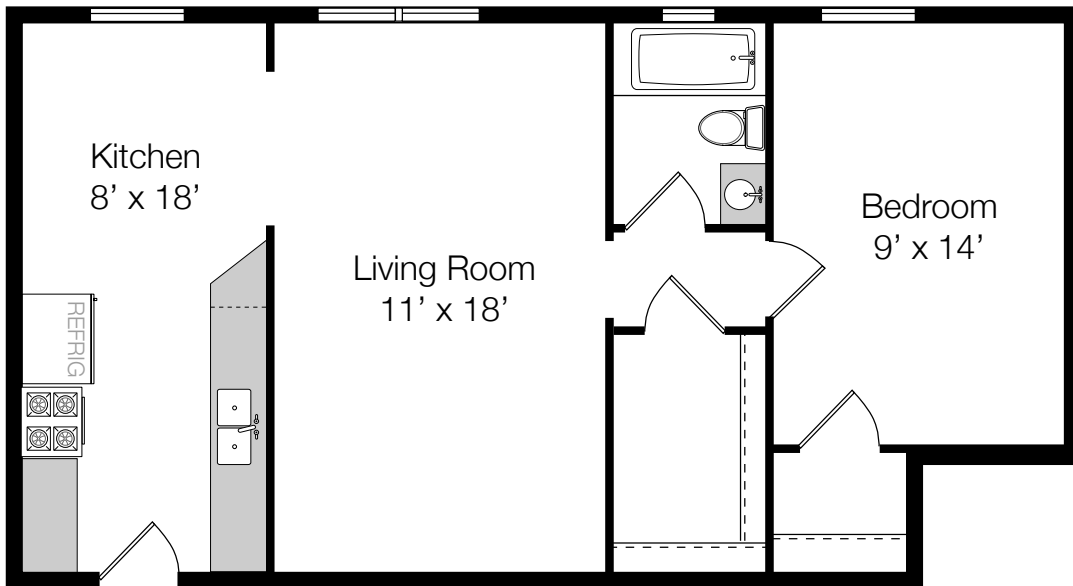

KASS
Management Services
Real Estate Investment Services

Unit 2B
650sf

6965 W. Grand Ave.

fineline floorplans
fineline@rcn.com

Floorplans are for marketing purposes only- actual measurements may vary slightly. Cannot be used as a rider to a contract.

 **KASS**
Management Services
Real Estate Investment Services

Unit 2E
360sf

6965 W. Grand Ave.

fineline floorplans
fineline@rcn.com 

Floorplans are for marketing purposes only- actual measurements may vary slightly. Cannot be used as a rider to a contract.

Unit 3B
620sf

6965 W. Grand Ave.

Unit 3C
365sf

6965 W. Grand Ave.

 **KASS**
Management Services
Real Estate Investment Services

Unit 3E
360sf

6965 W. Grand Ave.

fineline floorplans
fineline@rcn.com 

Floorplans are for marketing purposes only- actual measurements may vary slightly. Cannot be used as a rider to a contract.