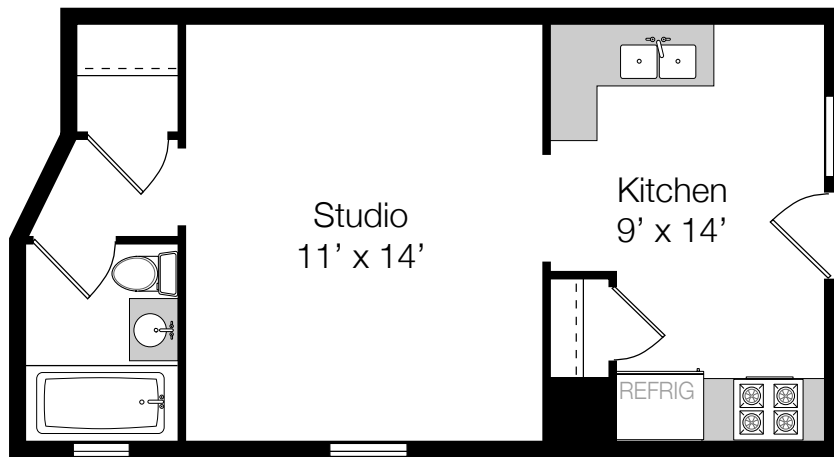

 **KASS**
Management Services
Real Estate Investment Services

Unit 2E
360sf

6965 W. Grand Ave.

fineline floorplans
fineline@rcn.com 

Floorplans are for marketing purposes only- actual measurements may vary slightly. Cannot be used as a rider to a contract.

Unit 3B
620sf

6965 W. Grand Ave.

Unit 3C
365sf

6965 W. Grand Ave.

 **KASS**
Management Services
Real Estate Investment Services

Unit 3E
360sf

6965 W. Grand Ave.

fineline floorplans
fineline@rcn.com 

Floorplans are for marketing purposes only- actual measurements may vary slightly. Cannot be used as a rider to a contract.